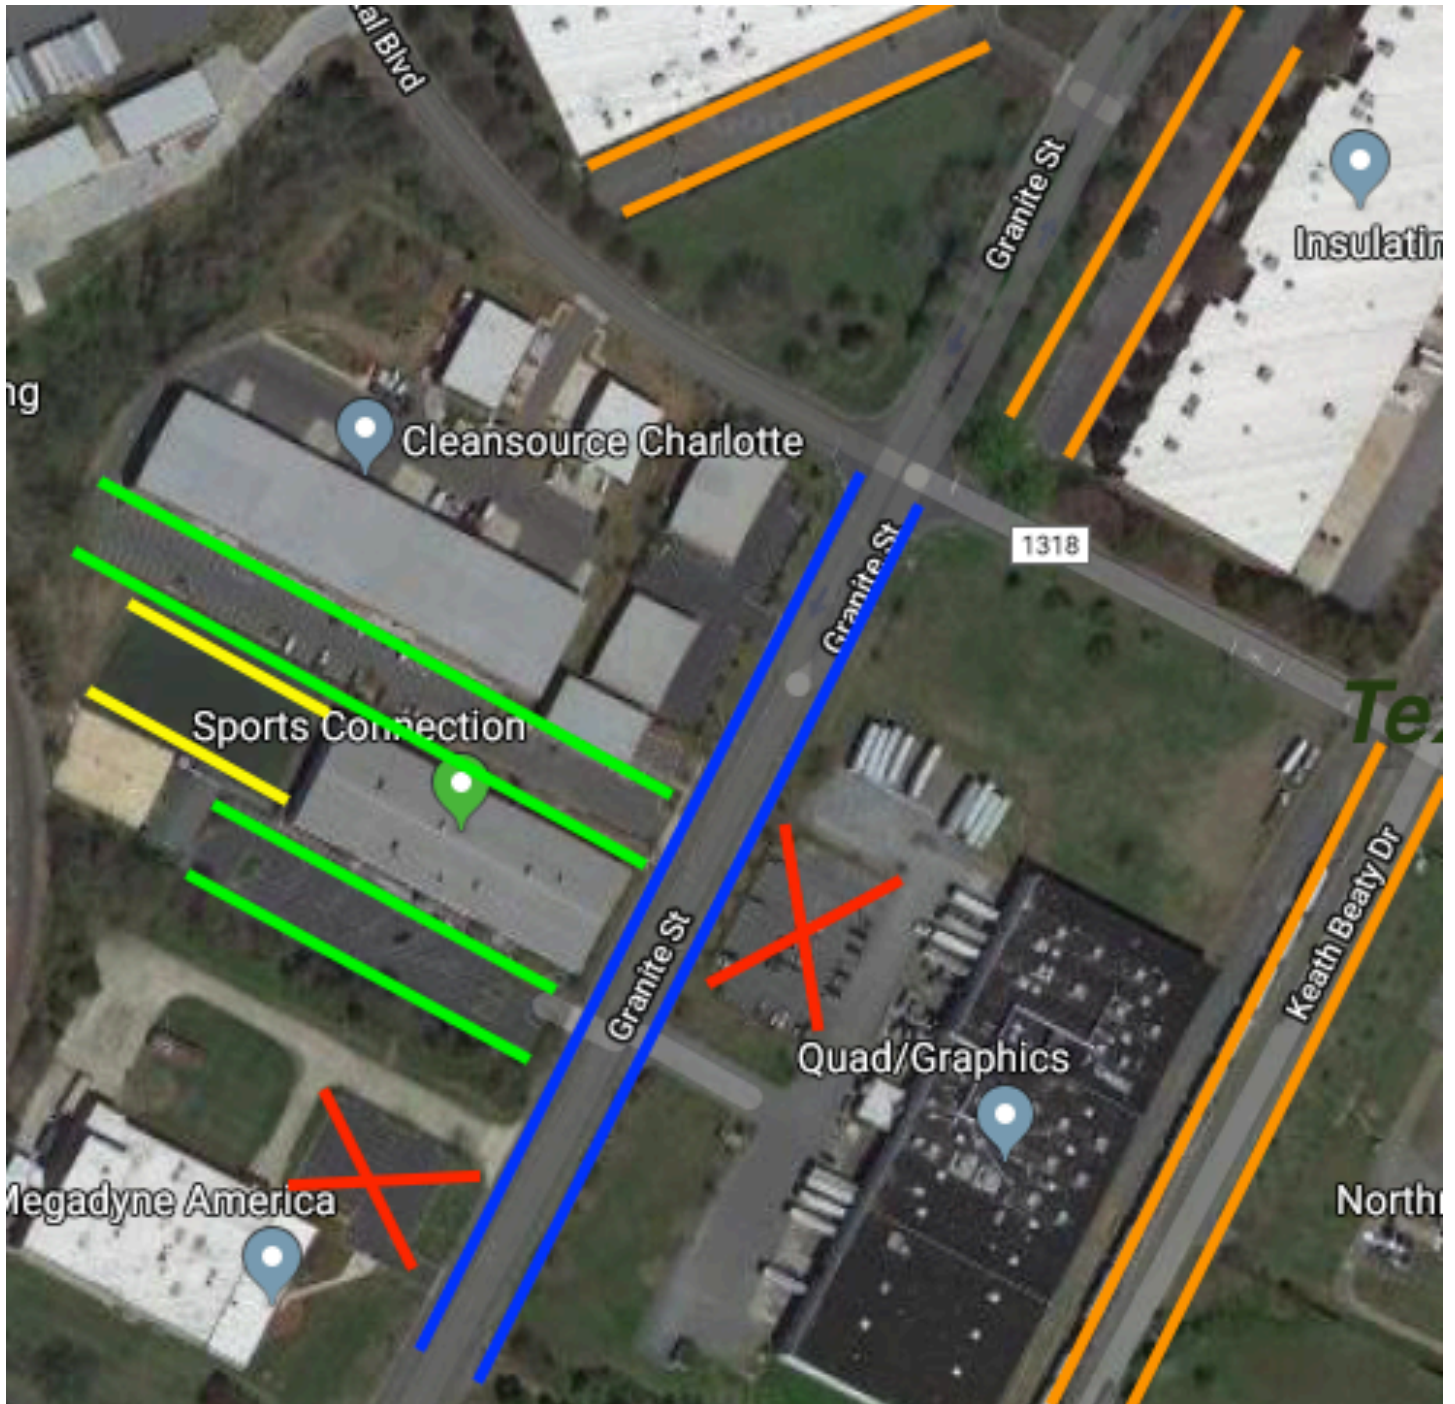

Granite Street Parking Guide

Sports Connection / CJV Normal Parking - OK Anytime

Neighbor To Right of SC - OK After 5:30 PM Weekdays and Anytime Weekends

Curbed City Street Parking - Park With Traffic Flow On Either Side. Do Not Block Driveways.

Remote Parking - Available At Most Times. Please Be Careful Crossing Street

Do Not Park At Megadyne and Quad Graphics

Overflow Parking On Soccer Field For Special Events Only